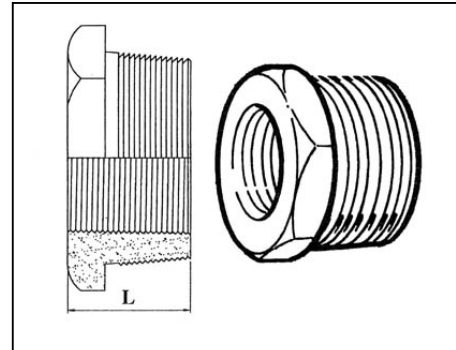

## BSP FITTINGS

### Reducing Bushes BSP

ASA 150 lb (68 kg) rating

Available in grade 316/316L

Size (inches)	Size (inches)	Size (inches)	Length (L) (mm)	Width Across Flats (mm)
1/4	X	1/8	17	17
3/8	X	1/8	18	21
3/8	X	1/4	18	21
1/2	X	1/8	21	26
1/2	X	1/4	21	26
1/2	X	3/8	21	26
3/4	X	1/4	24	31
3/4	X	3/8	24	31
3/4	X	1/2	24	31
1	X	1/2	27	38
1	X	3/4	27	38
1 1/4	X	1	30	46
1 1/2	X	3/4	32	53
1 1/2	X	1	32	53
1 1/2	X	1 1/4	32	53
2	X	1	36	63
2	X	1 1/4	36	63
2	X	1 1/2	36	63
3	X	2	44	93