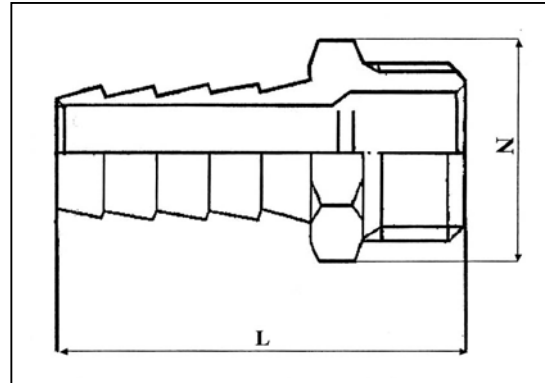

BSP FITTINGS

Toe Nipples (Thread One End)

screwed male thread
 ASA 150 lb (68 kg) rating +A55

Available in grade **316/316L**

Nominal Bore	
(mm)	(inches)
6	1/8
8	1/4
10	3/8
15	1/2
20	3/4
25	1
32	1 1/4
40	1 1/2
50	2
65	2 1/2
80	3
100	4