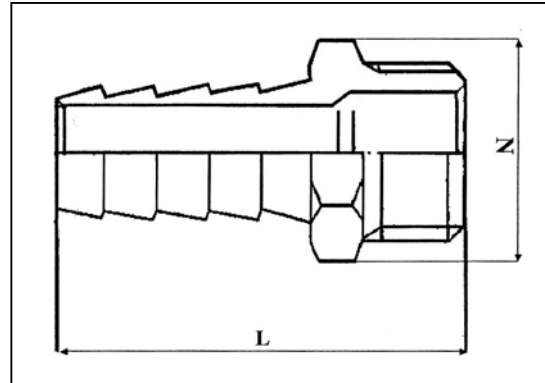

## BSP FITTINGS

### Toe Nipples (Thread One End)

screwed male thread  
ASA 150 lb (68 kg) rating +A55

Available in grade **316/316L**

Nominal Bore	
(mm)	(inches)
6	1/8
8	1/4
10	3/8
15	1/2
20	3/4
25	1
32	1 1/4
40	1 1/2
50	2
65	2 1/2
80	3
100	4