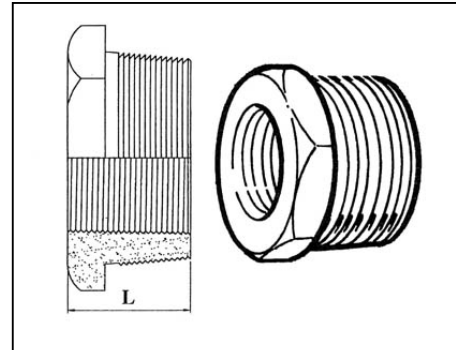

BSP FITTINGS

Reducing Bushes BSP

ASA 150 lb (68 kg) rating

Available in grade 316/316L

Size (inches)	Size (inches)	Size (inches)	Length (L) (mm)	Width Across Flats (mm)
1/4	X	1/8	17	17
3/8	X	1/8	18	21
3/8	X	1/4	18	21
1/2	X	1/8	21	26
1/2	X	1/4	21	26
1/2	X	3/8	21	26
3/4	X	1/4	24	31
3/4	X	3/8	24	31
3/4	X	1/2	24	31
1	X	1/2	27	38
1	X	3/4	27	38
1 1/4	X	1	30	46
1 1/2	X	3/4	32	53
1 1/2	X	1	32	53
1 1/2	X	1 1/4	32	53
2	X	1	36	63
2	X	1 1/4	36	63
2	X	1 1/2	36	63
3	X	2	44	93