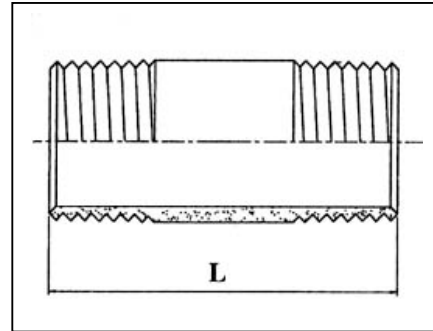

BSP FITTINGS

Barrel Nipples

Screwed male thread
 ASA 150 lb (68 kg) rating +A55

Available in grade 316/316L

Nominal Bore		Length (L)
(mm)	(inches)	(mm)
6	1/8	40
8	1/4	40
10	3/8	40
15	1/2	60
20	3/4	60
25	1	60
32	1 1/4	80
40	1 1/2	80
50	2	100
65	2 1/2	100
80	3	120
100	4	120