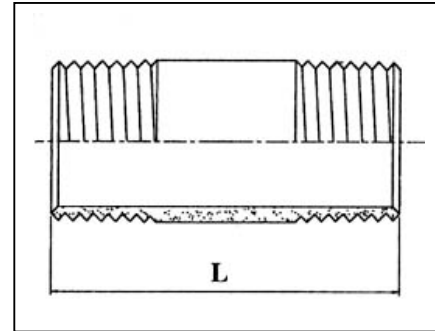

## BSP FITTINGS

### Barrel Nipples

Screwed male thread  
 ASA 150 lb (68 kg) rating +A55

Available in grade **316/316L**

Nominal Bore		Length (L)
(mm)	(inches)	(mm)
6	1/8	40
8	1/4	40
10	3/8	40
15	1/2	60
20	3/4	60
25	1	60
32	1 1/4	80
40	1 1/2	80
50	2	100
65	2 1/2	100
80	3	120
100	4	120