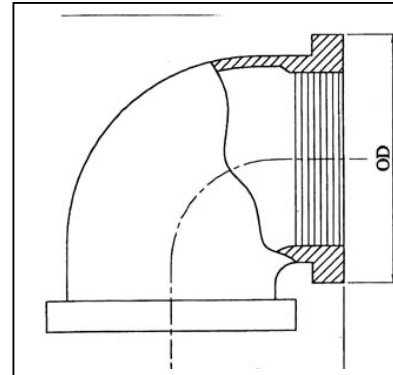

## BSP FITTINGS

### 90° Elbows BSP

Screwed female parallel thread  
ASA 150 lb (68kg) rating

Available in grade **316/316L**

Nominal Bore		Centre to End (C)	Outside Diameter (OD)
(mm)	(inches)	(mm)	(mm)
6	1/8	18	14
8	1/4	19	17
10	3/8	23	21
15	1/2	27	26
20	3/4	31	32
25	1	37	40
32	1 1/4	44	49
40	1 1/2	47	55
50	2	56	68
65	2 1/2	68	85
80	3	77	99
100	4	99	125